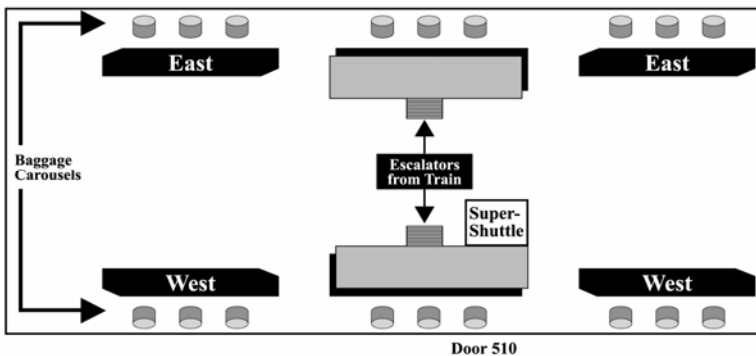

SuperShuttle[®]

Summit Jazz 2007

September 28-30, 2007

Sheraton Four Points Southeast
No reservations needed from the airport

Present this coupon at the SuperShuttle Denver counter on the Baggage Claim Level of DIA.

Special Fare

This coupon valid for a special fare of \$30 round trip per person or \$19 one way per person

Pre-pay on-line at

www.supershuttle.com
DCTC6 discount code

TO BE PAID BY THE PASSENGER

MAJOR CREDIT CARDS ACCEPTED

SuperShuttle[®]

DIA arrival information

Take the train from the concourse to the terminal

Pick up luggage from the carousels

Proceed to the SuperShuttle Denver counter to get a ticket

Counter is open 7:00 AM to 11:00 PM

Go out Door 510 or 507 and proceed to Lane 3