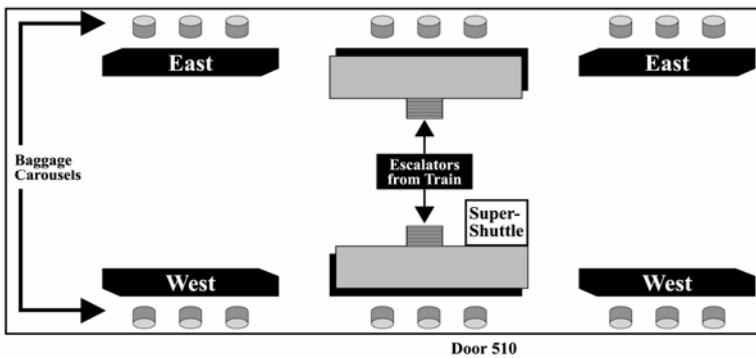

SuperShuttle[®]

Circle K International Convention

August 6 - 10, 2008

Adam's Mark Hotel
No reservations needed from the airport

Present this coupon at the SuperShuttle Denver counter on the Baggage Claim Level of DIA.

Special Fare

This coupon valid for a special fare of \$30 round trip per person or \$19 one way per person

Pre-pay on-line at

www.supershuttle.com
463WG discount code

TO BE PAID BY THE PASSENGER

MAJOR CREDIT CARDS
ACCEPTED

SuperShuttle[®]

DIA arrival information

Take the train from the concourse to the terminal

Pick up luggage from the carousels

Proceed to the SuperShuttle Denver counter to get a ticket

Go out Door 510 or 507 and proceed to Lane 3